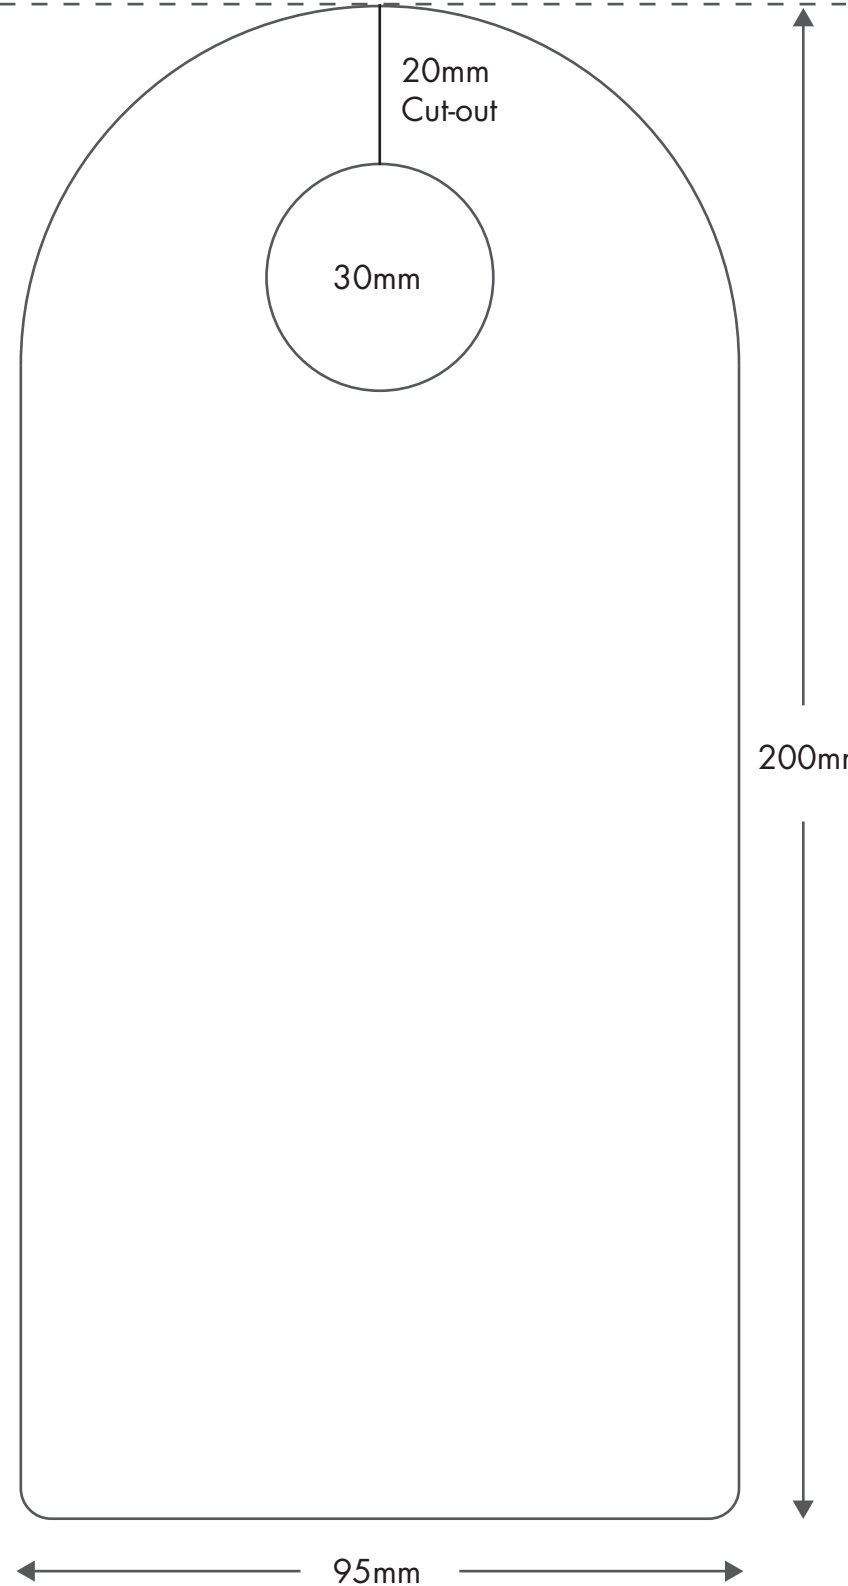

Template for
DOOR HANGERS

Guides

————— Product edge

Please allow 5mm of bleed
when an image goes to the edge of the product

Please Note: When supplying your artwork, please make sure this
template is on a separate layer.