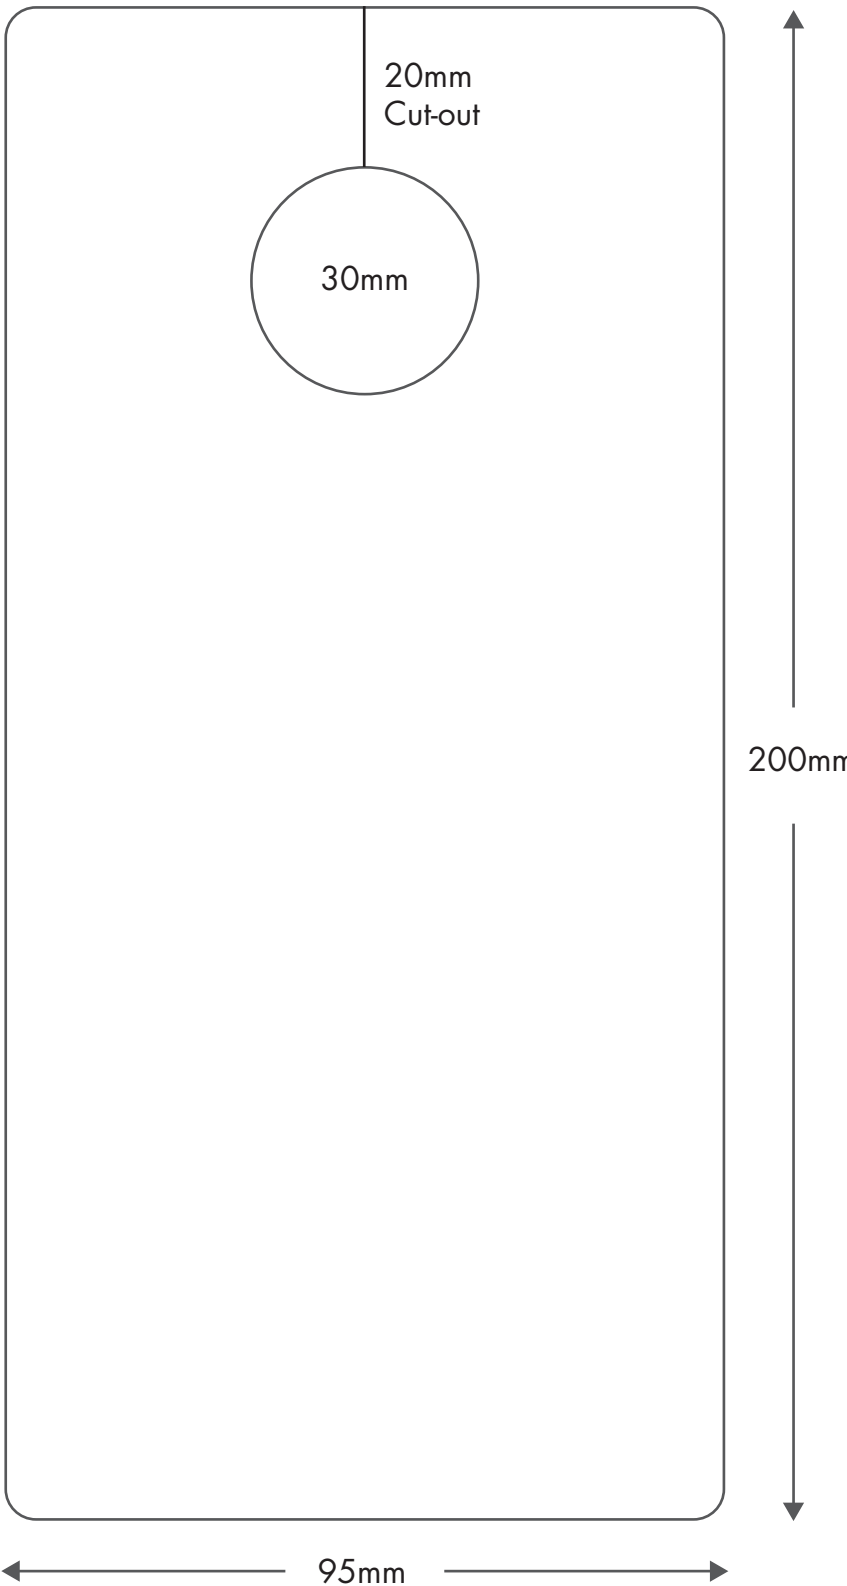

Template for
DOOR HANGERS

Guides

————— Product edge

Please allow 5mm of bleed
when an image goes to the edge of the product

Please Note: When supplying your artwork, please make sure this
template is on a separate layer.