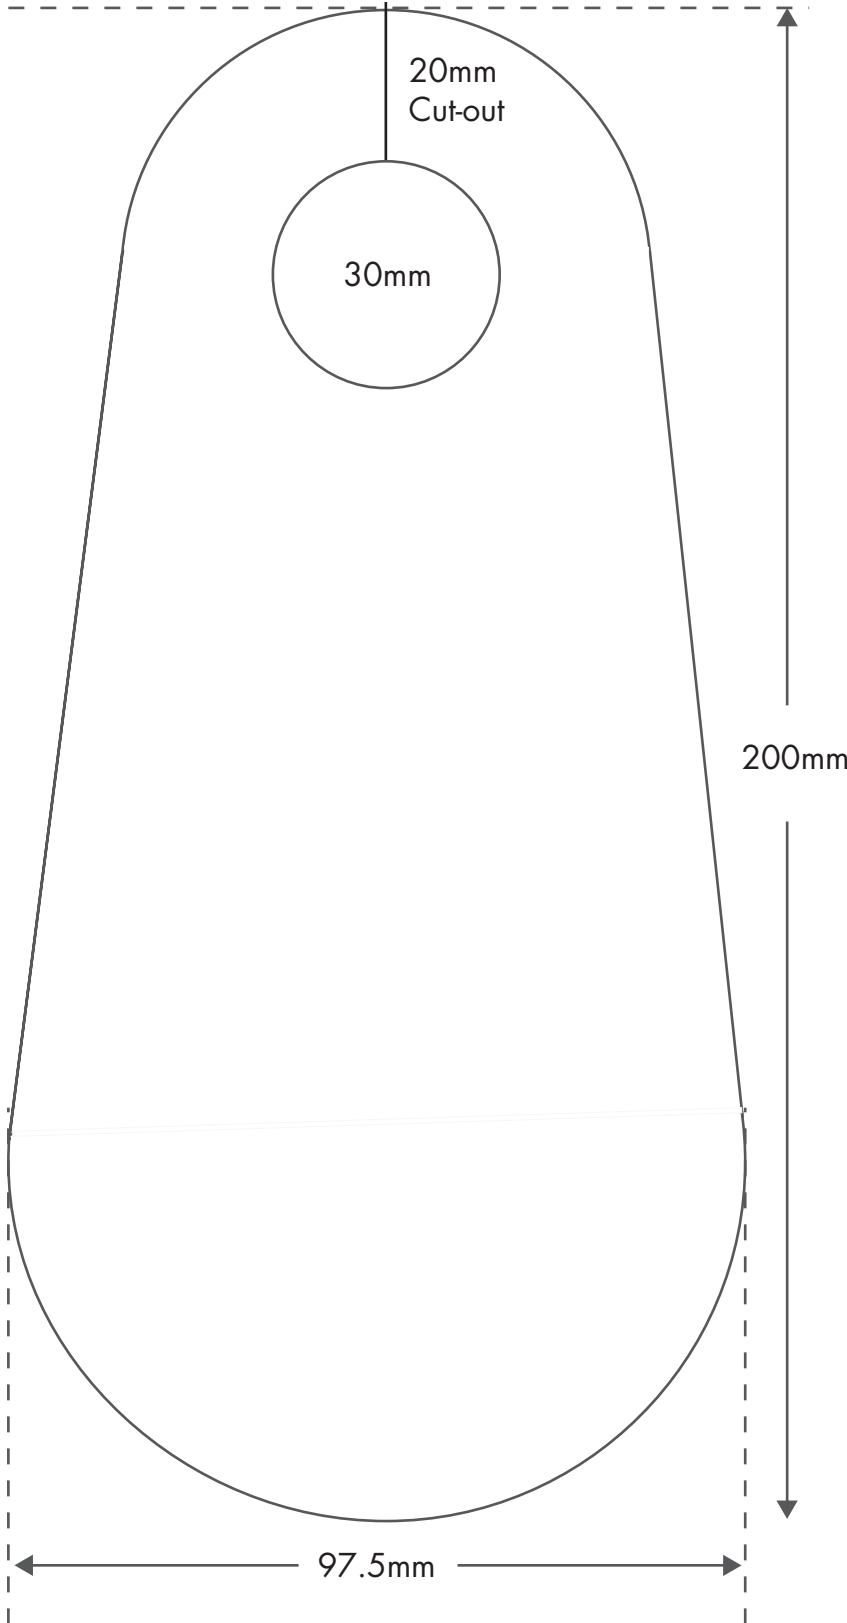

Template for
DOOR HANGERS

Guides

————— Product edge

Please allow 5mm of bleed
when an image goes to the edge of the product

Please Note: When supplying your artwork, please make sure this
template is on a separate layer.