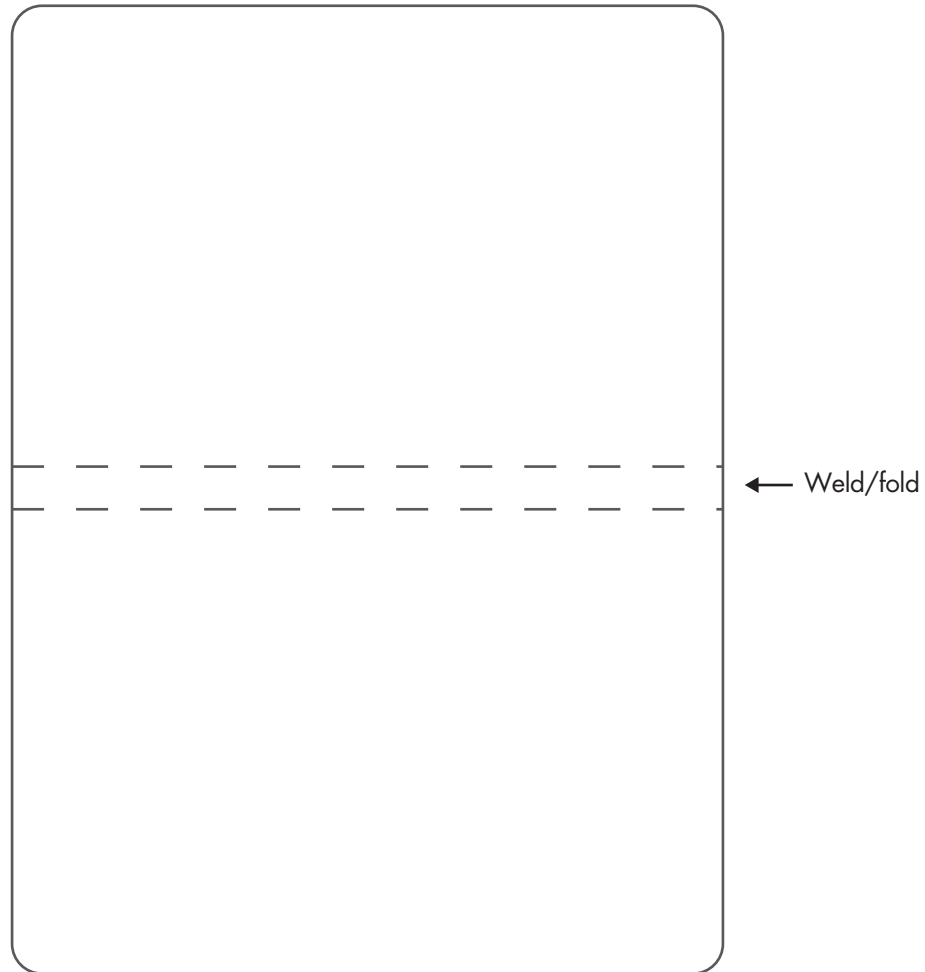

Template for  
MEMBERSHIP CARD / BUS PASS HOLDER

*94mm x 128mm (open) / 94mm x 64mm (closed)*

**Guides**

Product edge

Bleed Guide - please allow 5mm of bleed when an image goes to the edge of the product

Please Note: When supplying your artwork, please make sure this template is on a separate layer.