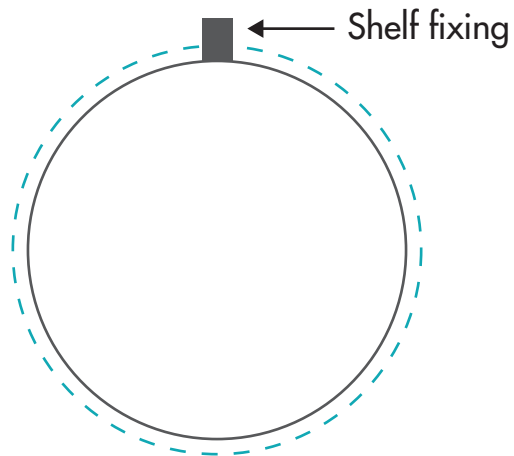

# Template for SHELF WOBBLERS

*50mm x 50mm square with rounded corners or 50mm diameter round*

## Guides

Product edge

Bleed Guide - please allow 5mm of bleed when an image goes to the edge of the product

Please Note: When supplying your artwork, please make sure this template is on a separate layer.