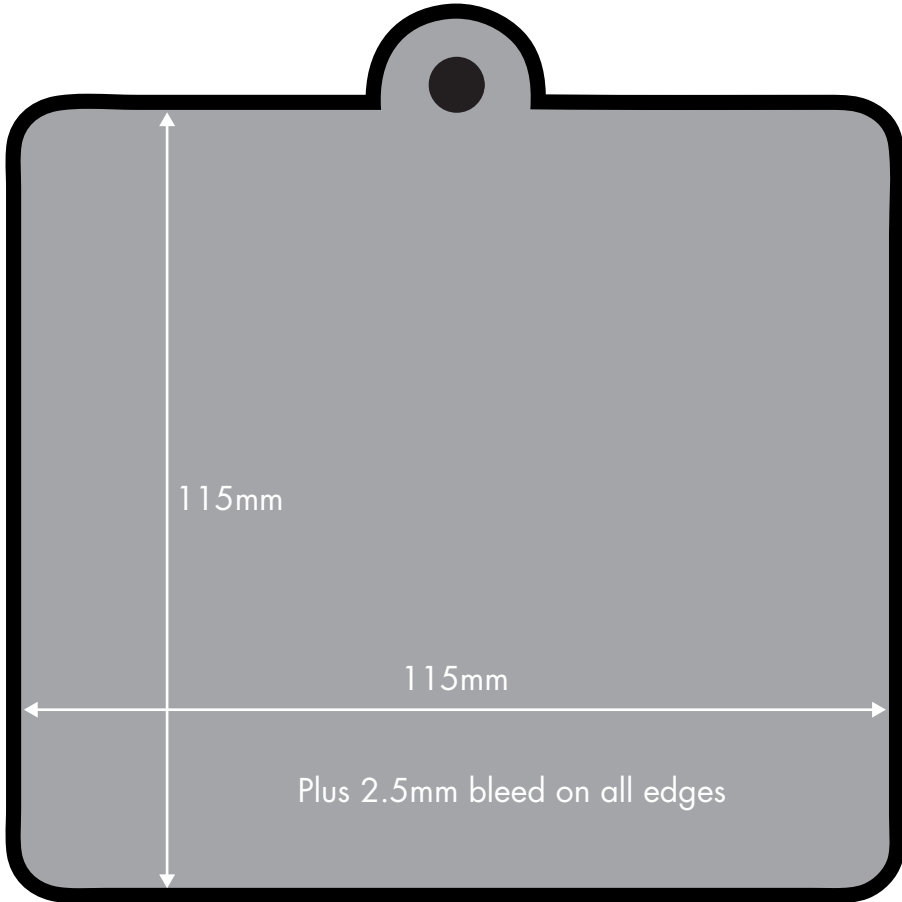

# Template for SQUARE WINDOW SIGN

*115mm x 115mm*

## Guides

Product edge

Bleed Guide - please allow 5mm of bleed when an image goes to the edge of the product

Please Note: When supplying your artwork, please make sure this template is on a separate layer.