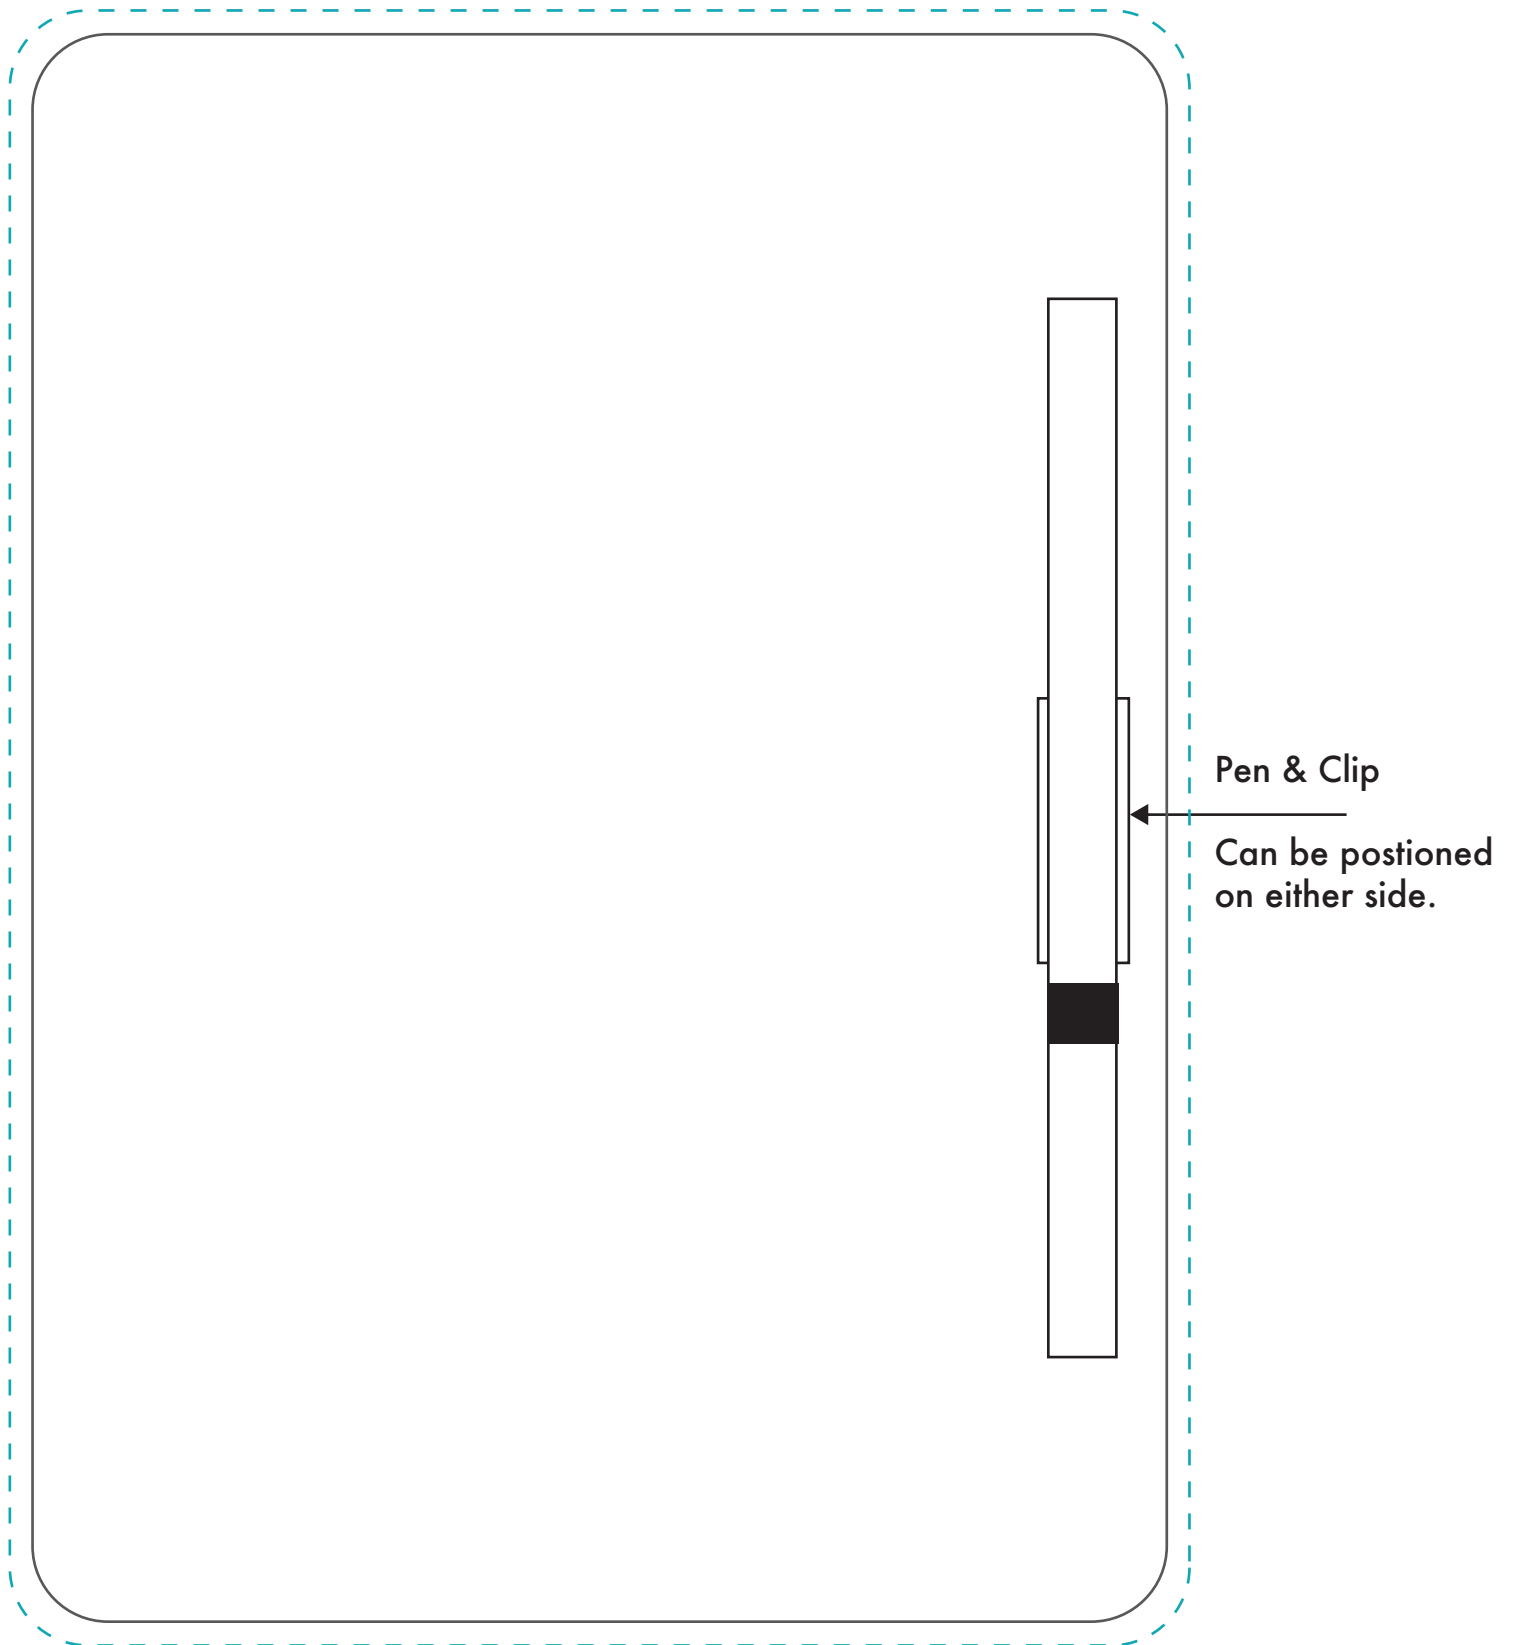

# Template for MAGNETIC MEMO BOARD - A5

150mm x 210mm with rounded corners

## Guides

Product edge

Bleed Guide - please allow 5mm of bleed  
when an image goes to the edge of the product

Please Note: When supplying your artwork, please make sure this  
template is on a separate layer.