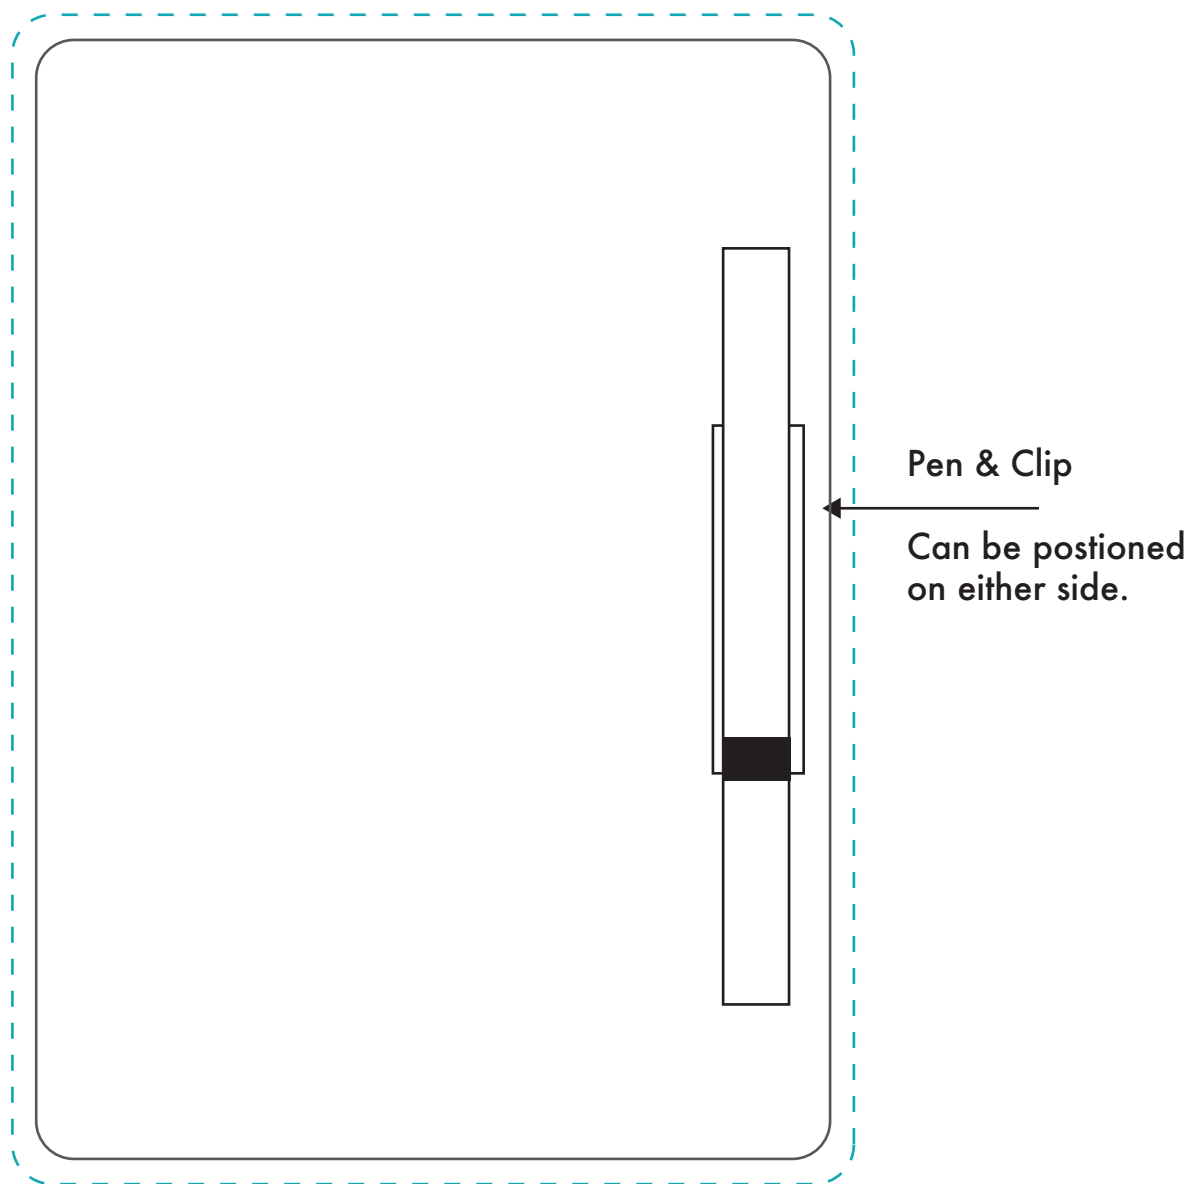

# Template for MAGNETIC MEMO BOARD - A6

*105mm x 148mm with rounded corners*

## Guides

Product edge

Bleed Guide - please allow 5mm of bleed when an image goes to the edge of the product

Please Note: When supplying your artwork, please make sure this template is on a separate layer.